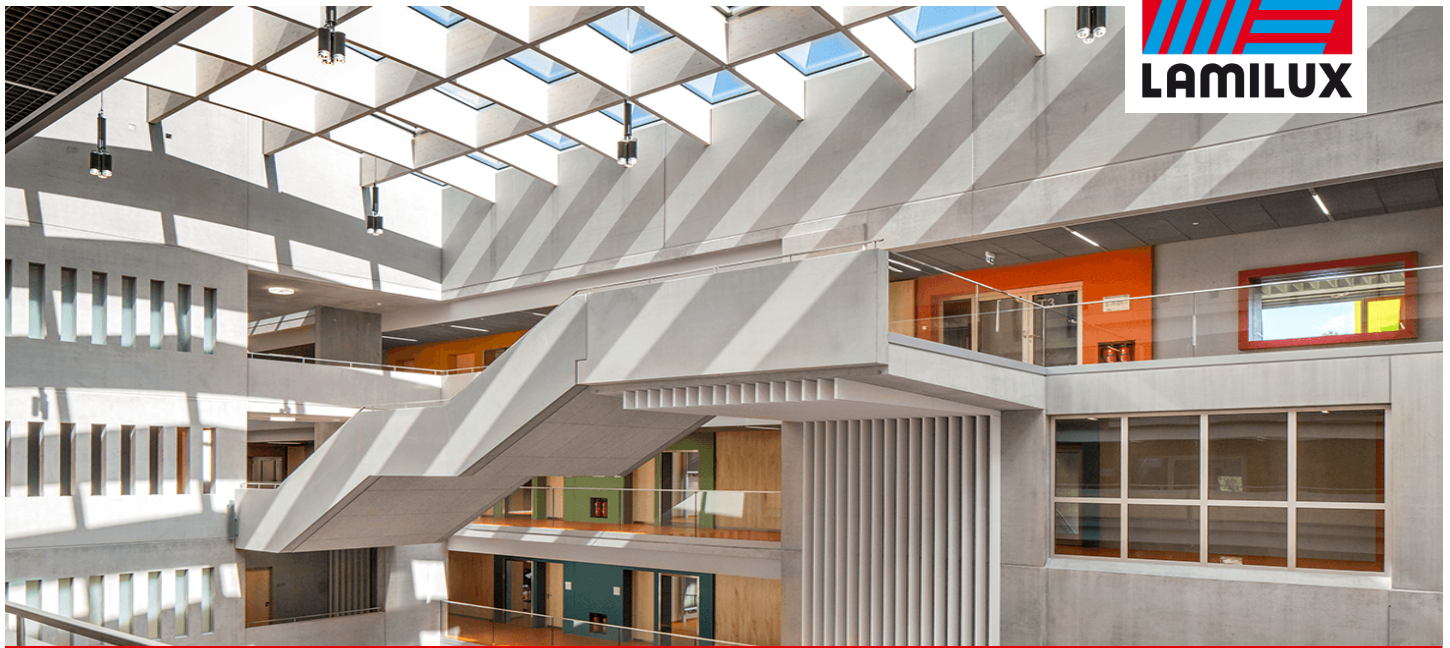

Reference

Willibald-Gluck Secondary School, Neumarkt i.d. OPf.