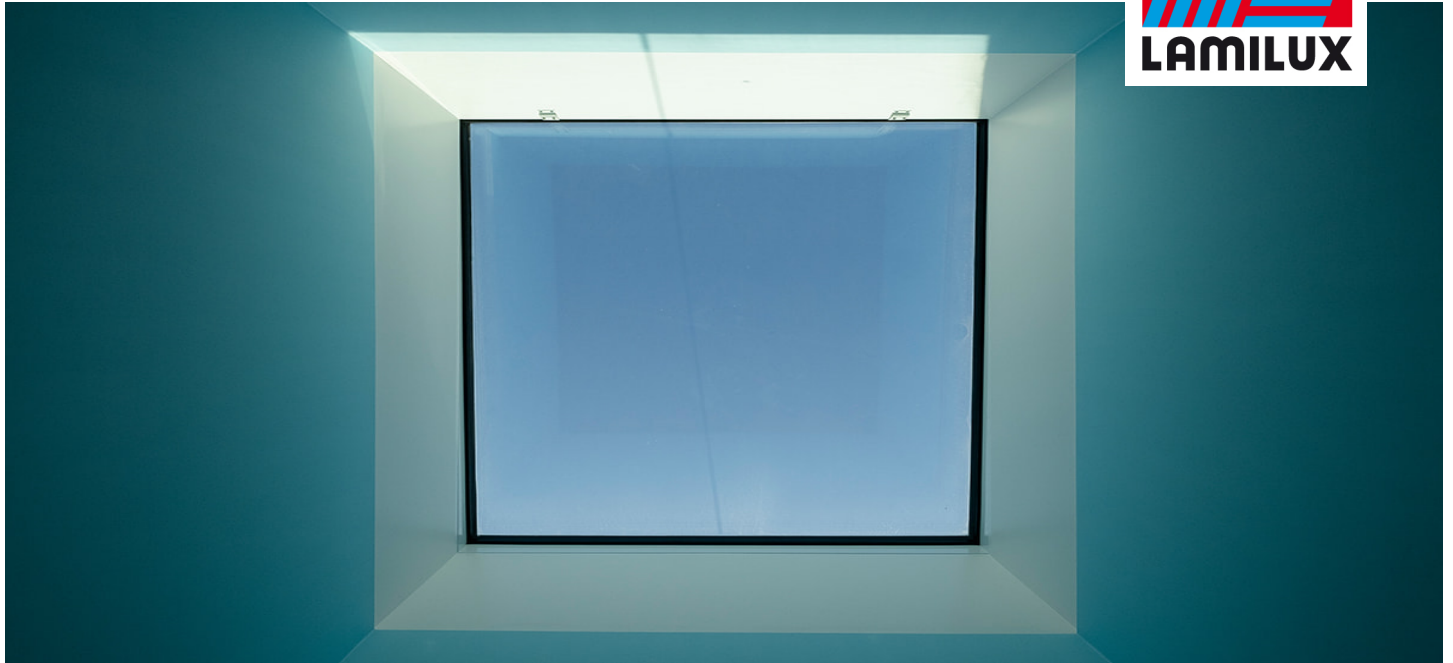

# Reference

LAMILUX Glass Skylight FE

World of Kids, Herzogenaurach (Germany)

## Short Info

City / Country:	Herzogenaurach, Germany
Year:	2018
Object type:	Kindergarten
Solutions:	LAMILUX Glass Skylight FE   LAMILUX Glass Roof PR60

Daylight is considered the most pleasant lighting and generally has a positive effect on people's health and well-being. Therefore, all rooms in a daycare facility should have as much daylight as possible. Thanks to our installed LAMILUX Glass Skylight FE and the LAMILUX Glass Roof PR60, the kindergarten "World of Kids" is flooded with sufficient daylight and provides an absolute feel-good atmosphere for children.