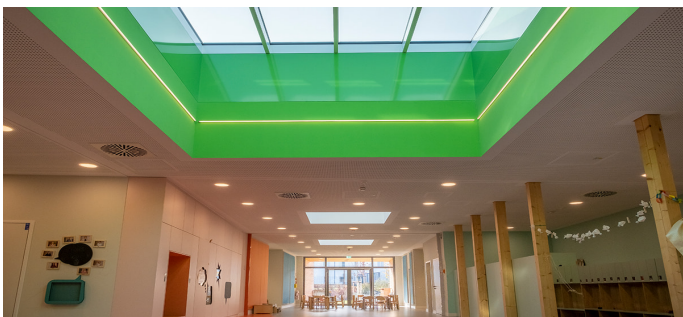

LAMILUX HEINRICH STRUNZ GMBH

POB 1540 - 95105 Rehau/Germany - Phone: +49 (0)9283/595-0 - Fax: +49 (0)9283/595-290

E-Mail: information@lamilux.com - www.lamilux.com